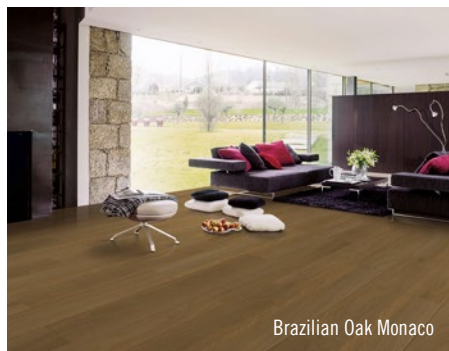

Brazilian Oak Monaco