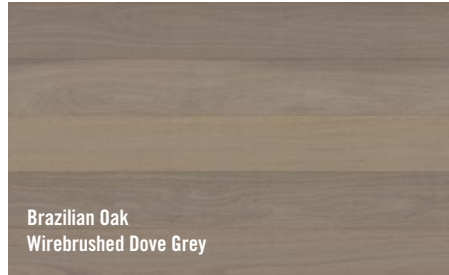

Brazilian Oak
Wirebrushed Dove Grey

SPECIES	TAUARI
LIGHT SENSITIVITY	LOW
B058WB508	5/8" x 7 3/4"