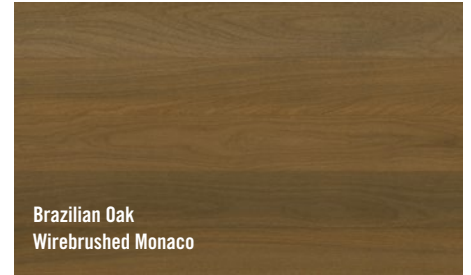

LARGO COLLECTION

5/8" ENGINEERED WIREBRUSHED WIDE PLANK HARDWOOD

Brazilian Oak South Beach

Our innovative "Largo" Collection achieves a fresh, clean, and modern aesthetic in a wide plank format most popular with today's designers and homeowners! The Brazilian Oaks in this collection make a magnificent impact with the ultra-clean and contemporary appearance, found exclusively in this unique species of Brazilian wood. Their linear grain patterns and wirebrushed texture add a lively touch to any living space. The Brazilian Chestnut products are featured well with the hand-stained process, while the wider format low gloss combination provide a much more modern feel to the timeless Tigerwood species!

Largo Collection

Brazilian Oak
Wirebrushed South Beach

SPECIES	TAUARI
LIGHT SENSITIVITY	MEDIUM
B058WB505	5/8" x 7 3/4"

Brazilian Oak
Wirebrushed Dove Grey

SPECIES	TAUARI
LIGHT SENSITIVITY	LOW
B058WB508	5/8" x 7 3/4"