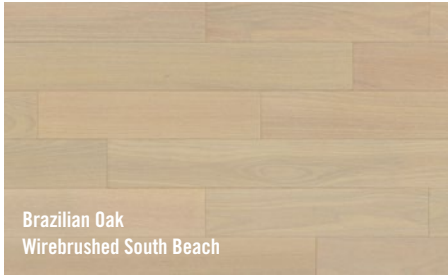

Largo Collection

Brazilian Oak
Wirebrushed South Beach

SPECIES	TAUARI
LIGHT SENSITIVITY	MEDIUM
B058WB505	5/8" x 7 3/4"