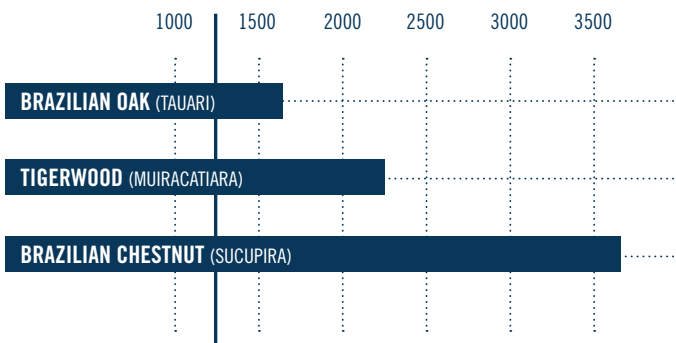

LARGO COLLECTION

5/8" ENGINEERED WIREBRUSHED WIDE PLANK HARDWOOD

Brazilian Oak South Beach

Our innovative "Largo" Collection achieves a fresh, clean, and modern aesthetic in a wide plank format most popular with today's designers and homeowners! The Brazilian Oaks in this collection make a magnificent impact with the ultra-clean and contemporary appearance, found exclusively in this unique species of Brazilian wood. Their linear grain patterns and wirebrushed texture add a lively touch to any living space. The Brazilian Chestnut products are featured well with the hand-stained process, while the wider format low gloss combination provide a much more modern feel to the timeless Tigerwood species!

DURABILITY (HARDNESS RATING)

RED OAK 1290 RATING (Most Indusparquet species are harder than domestics.)

KEY FEATURES

- BRAZILIAN OAK, BRAZILIAN CHESTNUT, AND TIGERWOOD SPECIES
- SUBSTANTIAL 3.2MM SAWN FACE VENEERS
- THICK 5/8" ENGINEERED HARDWOOD
- 7 3/4" WIDE PLANK CONSTRUCTION
- LOW-GLOSS, WIREBRUSHED DECORS
- EXTRA LONG EXTRA WIDE BOARDS
- HARDER THAN DOMESTIC

PRODUCT INFORMATION

Thickness	5/8" ENGINEERED
Width	7 3/4"
Length	11" – 84"
Gloss Options	LOW
Installation	STAPLE, FLOAT, OR GLUE
Areas	ON, ABOVE, OR BELOW GRADE
Edge Profile	MICRO BEVEL
Packing	26.8 SF PER CARTON
Warranties	25 YEARS RESIDENTIAL AND 5 YEARS COMMERCIAL