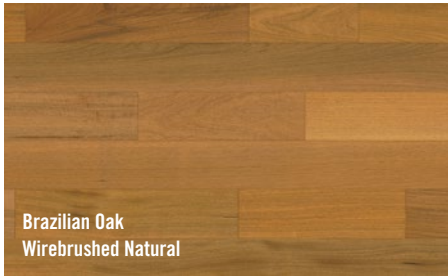

Brazilian Oak
Wirebrushed Natural

SPECIES	TAUARI
LIGHT SENSITIVITY	MEDIUM
B058WB100	5/8" x 7 3/4"