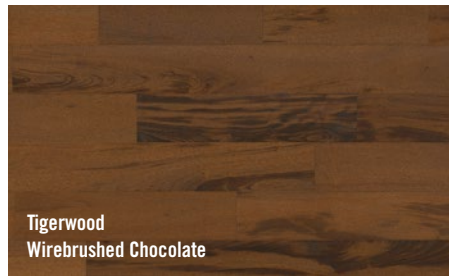

Tigerwood
Wirebrushed Chocolate

SPECIES	MUIRACATIARA
LIGHT SENSITIVITY	LOW
TW58WB501	5/8" x 7 3/4"