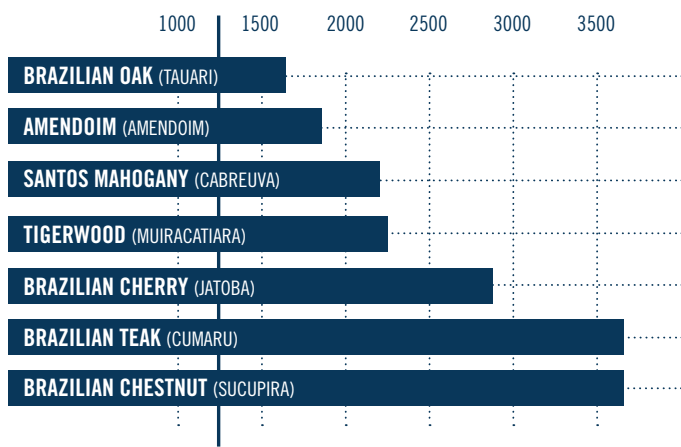

SOLIDO COLLECTION

3/4" SOLID HARDWOOD

Tigerwood

Our "Solido" Hardwood Collection offers a mixture of various Brazilian hardwood species with options appealing to both the traditionalist and those with a modern contemporary flare. The smooth grouping of products in this line provide timeless appeal with warm natural tones. Our textured lower-gloss formats create a more modern spin using the same hardwood species indigenous to our home country, Brazil. Regardless of your preference, these solid hardwood products are sure to impress!

DURABILITY (HARDNESS RATING)

RED OAK 1290 RATING (Most Indusparquet species are harder than domestics.)

KEY FEATURES

- 7 BRAZILIAN SPECIES
- SOLID HARDWOOD
- SMOOTH AND TEXTURED OPTIONS AVAILABLE
- VARIOUS WIDTHS AVAILABLE
- LONG BOARD LENGTHS
- HARDER THAN DOMESTIC

PRODUCT INFORMATION

Thickness	3/4" SOLID
Width	3", 4" & 5 1/2"
Length	RANDOM LENGTH 11" - 84"
Gloss Options	MEDIUM & LOW
Installation	NAIL ONLY
Areas	ON, ABOVE GRADE
Edge Profile	MICRO BEVEL
Packing	3" – 21.1 SF PER CARTON 4" – 18.73 SF PER CARTON 5-1/2" – 19.37 SF PER CARTON
Warranties	25 YEARS RESIDENTIAL AND 5 YEARS COMMERCIAL