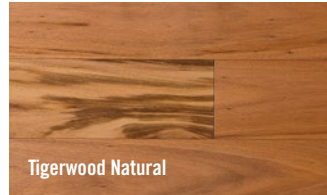

Solido Collection

Santos Mahogany

SPECIES CABREUVA
 LIGHT SENSITIVITY LOW
 SM3431000 3/4" x 3"
 SM3451000 3/4" x 5 1/2"

Brazilian Teak

SPECIES CUMARU
 LIGHT SENSITIVITY LOW
 BT3431000 3/4" x 3"

Tigerwood Natural