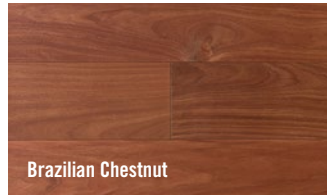

Brazilian Chestnut

SPECIES SUCUPIRA
LIGHT SENSITIVITY LOW
BCH3431000 3/4" x 3"
BCH3451000 3/4" x 5 1/2"