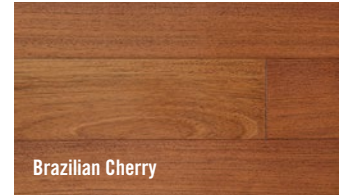

Brazilian Cherry

SPECIES JATOBA
LIGHT SENSITIVITY HIGH
BC3431000 3/4" x 3"
BC3441000 3/4" x 4"
BC3451000 3/4" x 5 1/2"