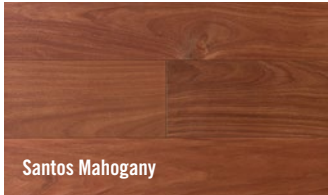

Solido Collection

Santos Mahogany

SPECIES CABREUVA
LIGHT SENSITIVITY LOW
SM3431000 3/4" x 3"
SM3451000 3/4" x 5 1/2"