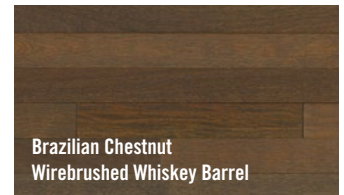

Brazilian Chestnut Wirebrushed Whiskey Barrel