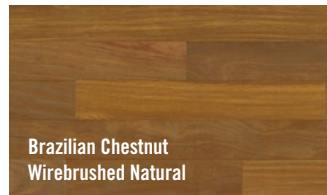

Brazilian Chestnut Wirebrushed Natural

SPECIES SUCUPIRA
LIGHT SENSITIVITY LOW
BCH344WB1000 3/4" x 4"